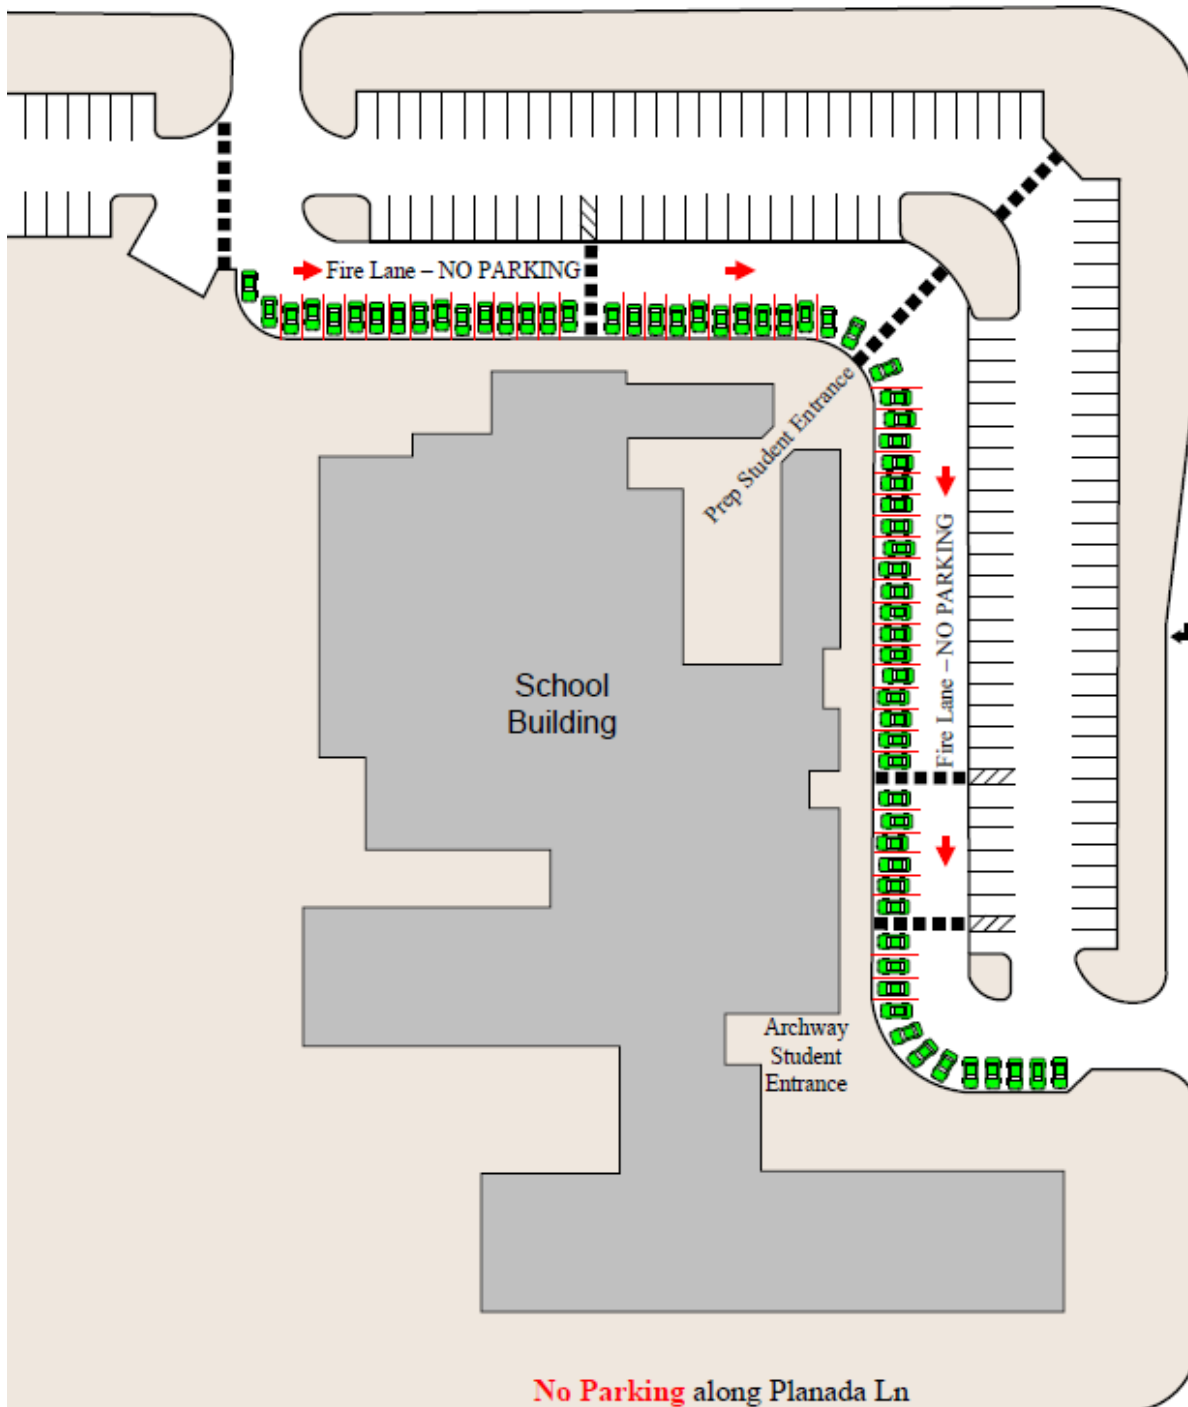

Event Parking Traffic Map

Archway Classical Academy | Glendale

No Parking along Pinnacle Peak Rd

PINNACLE PEAK RD

83RD AVE

No Parking along Planada Ln

PLANADA LN